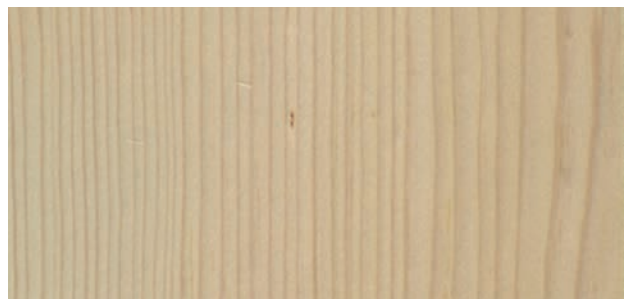

SITKA SPRUCE

SCIENTIFIC NAME: *Picea sitchensis*

DISTRIBUTION AND AVAILABILITY

- Northwest coast of North America.
- Readily Available

COLOR:

Range Variation

Ranges from cream/white to yellow; heartwood can also exhibit a subtle pinkish red hue in some instances. Sapwood not clearly demarcated from heartwood

DISCLAIMER

A single sample may not accurately represent the full range of natural variations to be expected. Due to the inherent properties and characteristics of wood, these samples should be viewed as an approximation of what can be obtained. Some wood species have more natural variance in appearance than others. We have made every effort to make colors as accurate as possible. Colors on screen may vary depending on your screen setting and resolution.

SITKA SPRUCE INFORMATION

		27 lbs/ft ³ (425 kg/m ³)
AVERAGE DRIED WEIGHT		
	GRAIN TEXTURE	The wood is generally straight-grained with a fine, uniform texture
	PRICING AVAILABILITY	Low to Moderate. Readily Available
	COVERED EXTERIOR RATING	Poor Good Excellent
	PHOTOSENSITIVITY	High Moderate Low
	CONSERVATION STATUS	LC - Least Concern (IUCN 3.1)
	VENEER OPTIONS	Vertical Grain