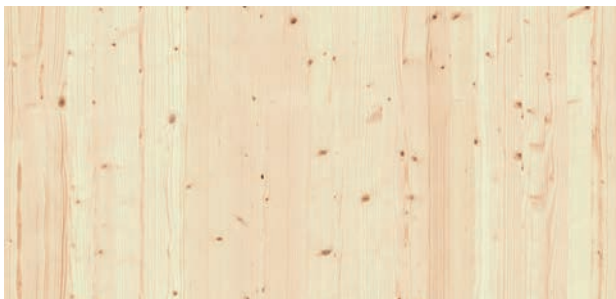

SITKA SPRUCE

SCIENTIFIC NAME: *Picea sitchensis*

DISTRIBUTION AND AVAILABILITY

- Northwest coast of North America.
- Readily Available

COLOR:

Range Variation

Ranges from cream/white to yellow; heartwood can also exhibit a subtle pinkish red hue in some instances. Sapwood not clearly demarcated from heartwood

DISCLAIMER

A single sample may not accurately represent the full range of natural variations to be expected. Due to the inherent properties and characteristics of wood, these samples should be viewed as an approximation of what can be obtained. Some wood species have more natural variance in appearance than others. We have made every effort to make colors as accurate as possible. Colors on screen may vary depending on your screen setting and resolution.

SITKA SPRUCE INFORMATION

		27 lbs/ft ³ (425 kg/m ³)
AVERAGE DRIED WEIGHT		
	GRAIN TEXTURE	The wood is generally straight-grained with a fine, uniform texture
	PRICING AVAILABILITY	Low to Moderate. Readily Available
	COVERED EXTERIOR RATING	Poor Good Excellent
	PHOTOSENSITIVITY	High Moderate Low
	CONSERVATION STATUS	LC - Least Concern (IUCN 3.1)
	VENEER OPTIONS	Vertical Grain