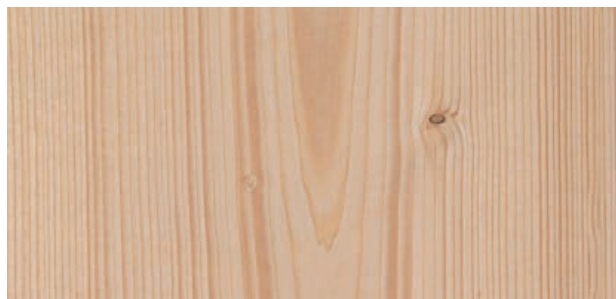

SITKA SPRUCE

SCIENTIFIC NAME: *Picea sitchensis*

DISTRIBUTION AND AVAILABILITY

- Northwest coast of North America.
- Readily Available

COLOR:

Range Variation

Ranges from cream/white to yellow; heartwood can also exhibit a subtle pinkish red hue in some instances. Sapwood not clearly demarcated from heartwood

SITKA SPRUCE INFORMATION

		27 lbs/ft ³ (425 kg/m ³)
AVERAGE DRIED WEIGHT		
	GRAIN TEXTURE	The wood is generally straight-grained with a fine, uniform texture
	PRICING AVAILABILITY	Low to Moderate. Readily Available
	COVERED EXTERIOR RATING	Poor Good Excellent
	PHOTOSENSITIVITY	High Moderate Low
	CONSERVATION STATUS	LC - Least Concern (IUCN 3.1)
	VENEER OPTIONS	Vertical Grain