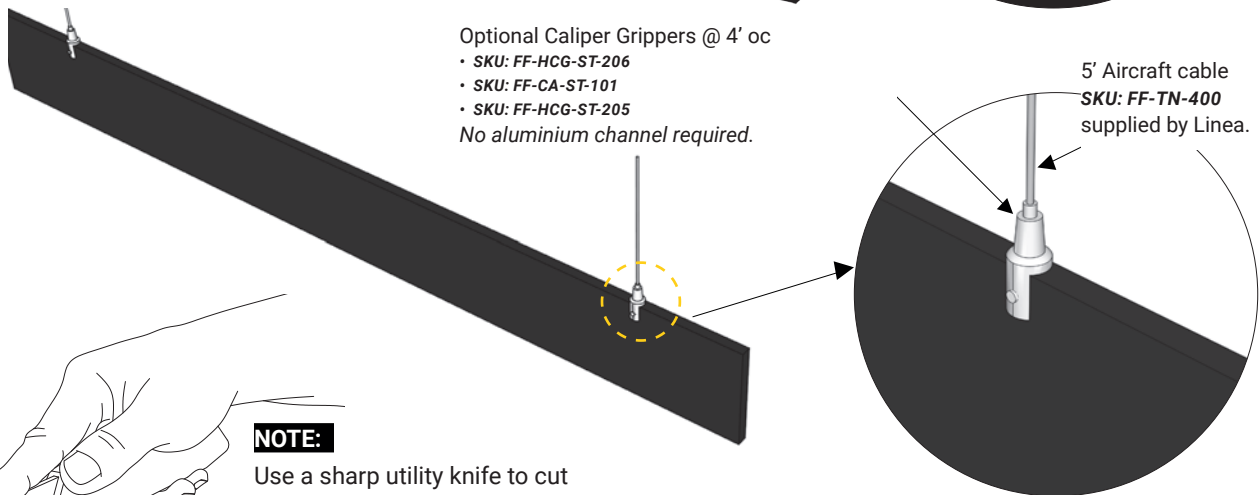

# MODULES

Straight Baffle

Angled Baffle

Wavy Baffle

# ATTACHMENT METHODS

**NOTE:**

Use a sharp utility knife to cut FLEXIFELT panels to suit field conditions for MEP fixtures.