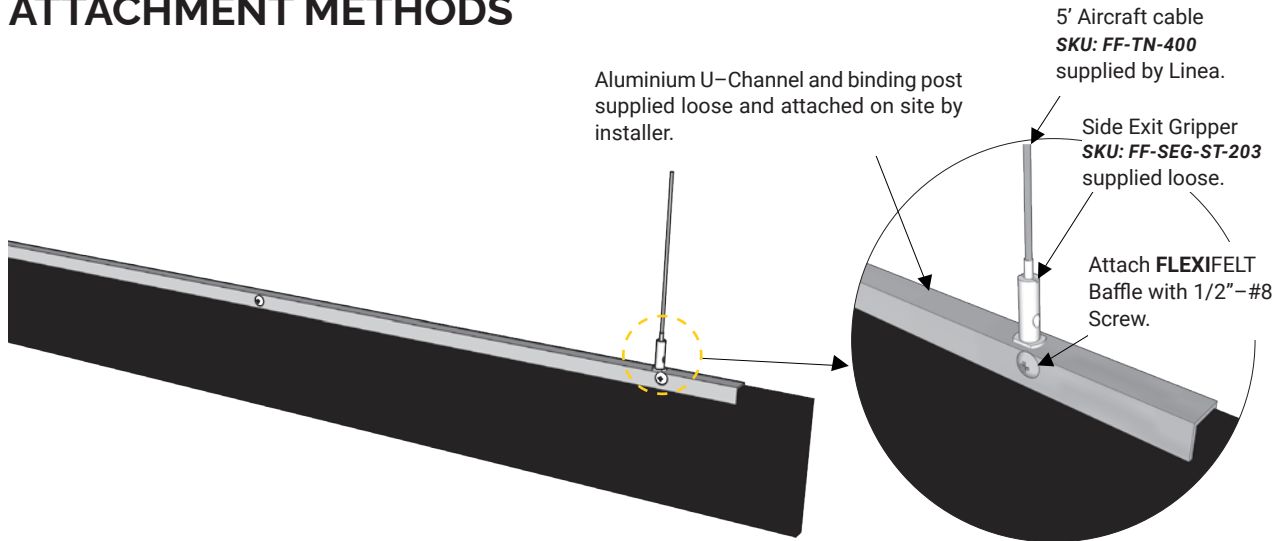

# MODULES

Straight Baffle

Angled Baffle

Wavy Baffle

# ATTACHMENT METHODS

**NOTE:**

Use a sharp utility knife to cut FLEXIFELT panels to suit field conditions for MEP fixtures.