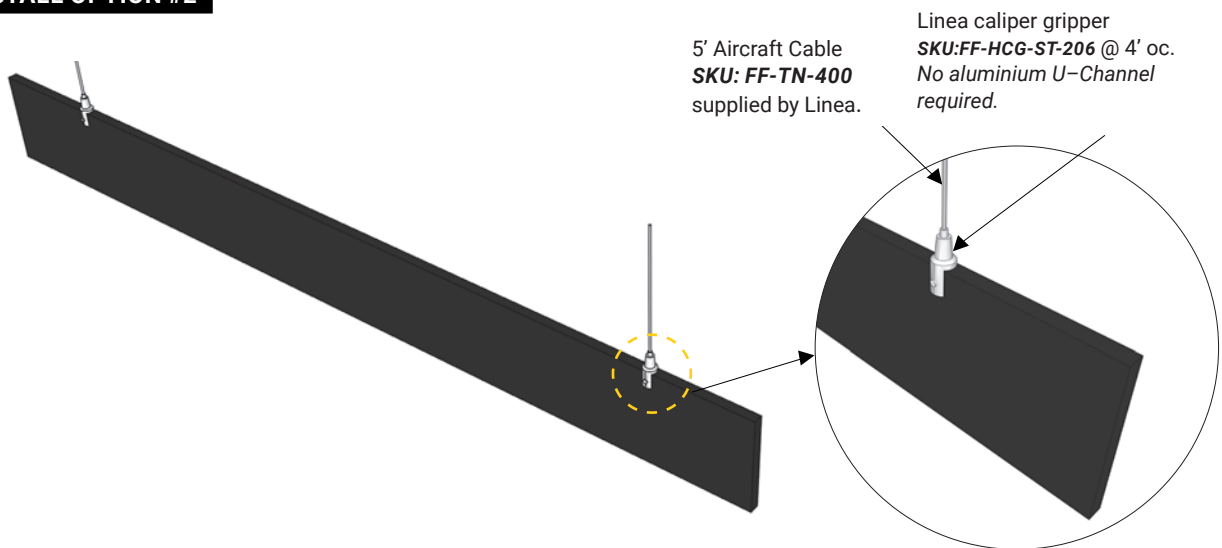

Contact LINEA for details

**Product information is subject to change without notice.*

MODULES

Circular Cloud

Irregular Cloud

Leaf Canopy

Cosmic Canopy

Architectural Tree Canopy

ATTACHMENT METHODS

INSTALL OPTION #1

INSTALL OPTION #2

NOTE:

Use a sharp utility knife to cut FLEXIFELT panels to suit field conditions for MEP fixtures.