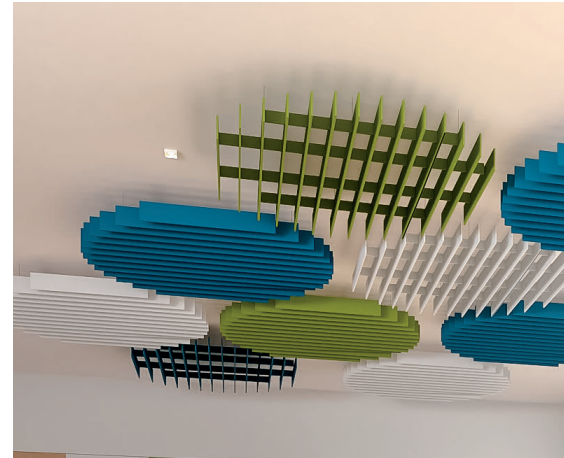

LINEA FLEXIFELT

CLOUDS

Product information is subject to change without notice.

T 604-776-2265 sales@lineceilings.com lineceilings.com 2320 Peardonville Road Abbotsford, BC Canada V2T 6J8