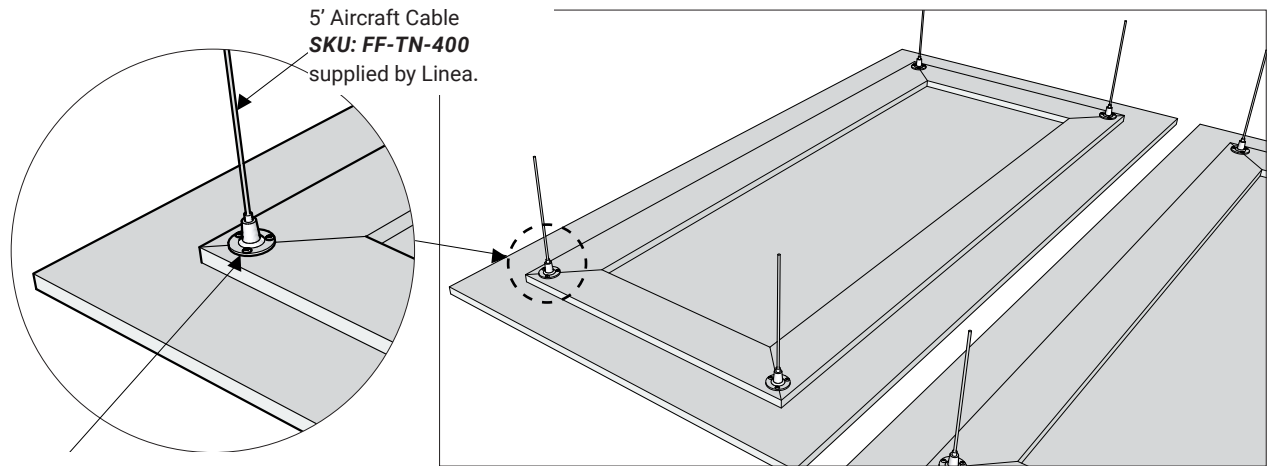

Contact LINEA for details

**Product information is subject to change without notice.*

MODULES

Circular Cloud

Irregular Cloud

Leaf Canopy

Cosmic Canopy

Architectural Tree Canopy

ATTACHMENT METHODS

INSTALL OPTION #1

INSTALL OPTION #2

NOTE:

Use a sharp utility knife to cut FLEXIFELT panels to suit field conditions for MEP fixtures.